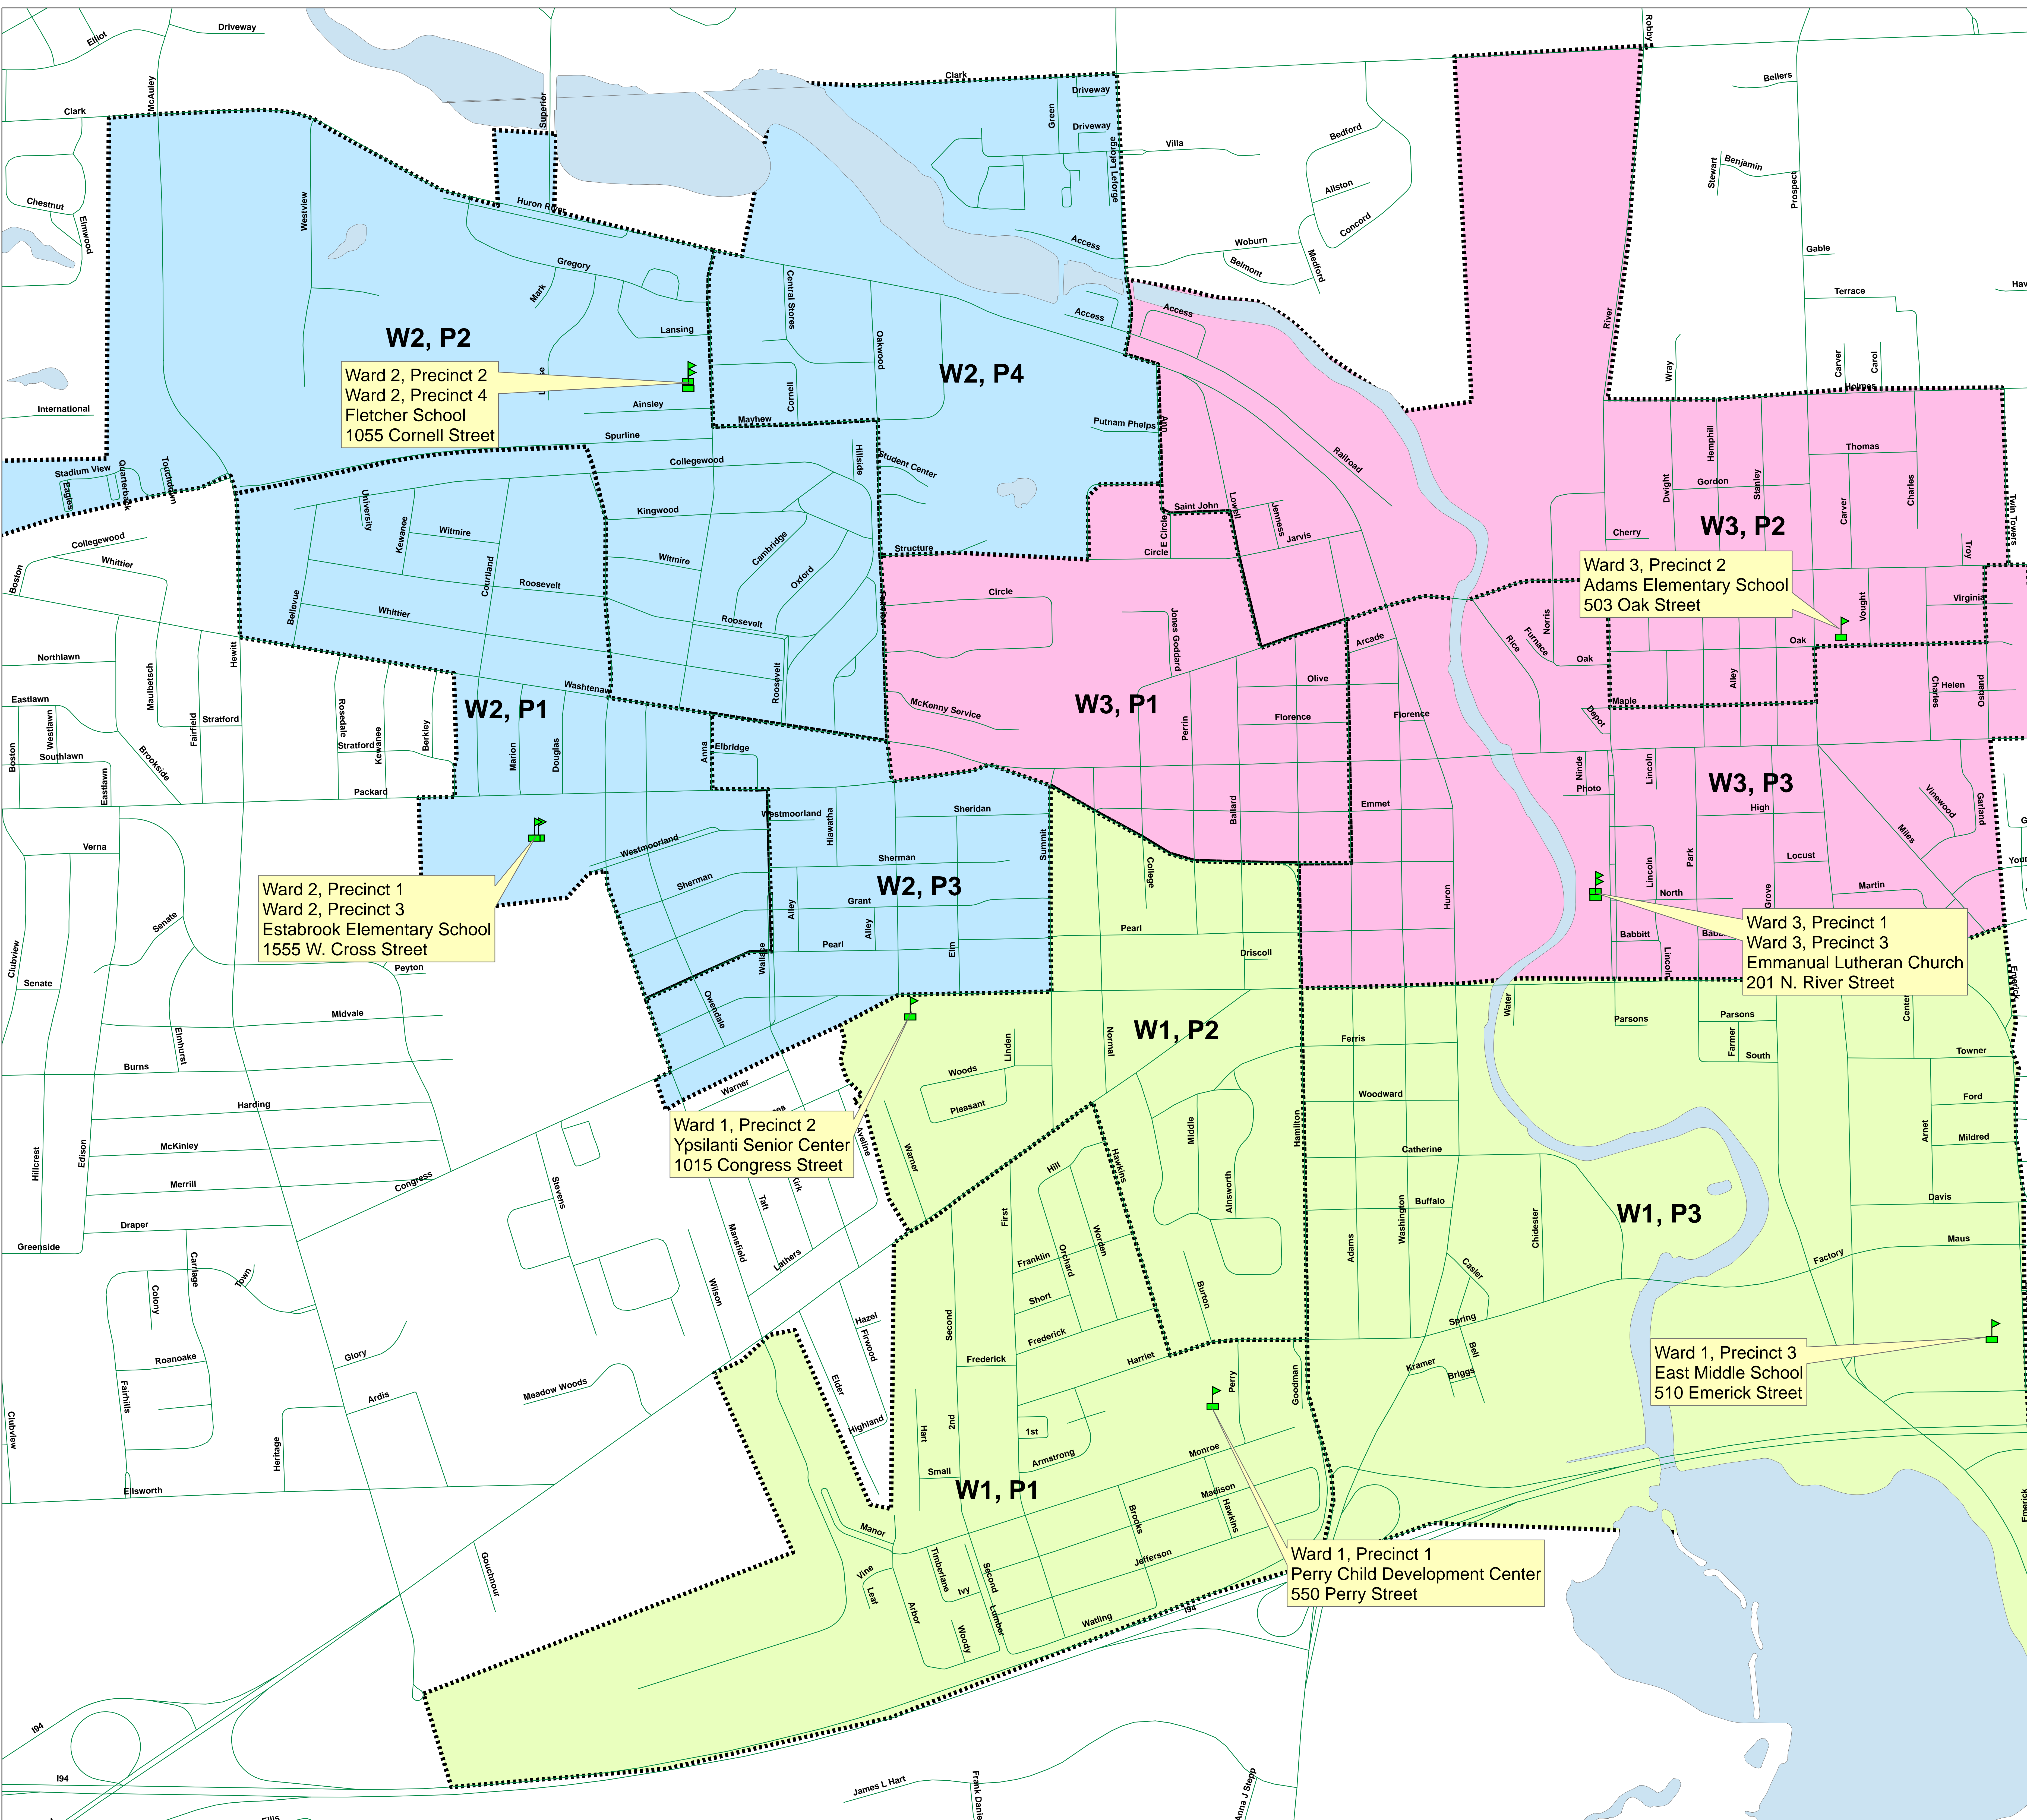

# City of Ypsilanti Precincts & Polling Locations

## Legend

-  Polling Locations
- Wards/Precincts**
-  Ward 1
-  Ward 2
-  Ward 3
-  Roads
-  Huron River

**W2, P2**  
Ward 2, Precinct 2  
Ward 2, Precinct 4  
Fletcher School  
1055 Cornell Street

Ward 2, Precinct 1  
Ward 2, Precinct 3  
Estabrook Elementary School  
1555 W. Cross Street

Ward 1, Precinct 2  
Ypsilanti Senior Center  
1015 Congress Street

Ward 1, Precinct 1  
Perry Child Development Center  
550 Perry Street

Ward 3, Precinct 2  
Adams Elementary School  
503 Oak Street

Ward 3, Precinct 1  
Ward 3, Precinct 3  
Emmanuel Lutheran Church  
201 N. River Street